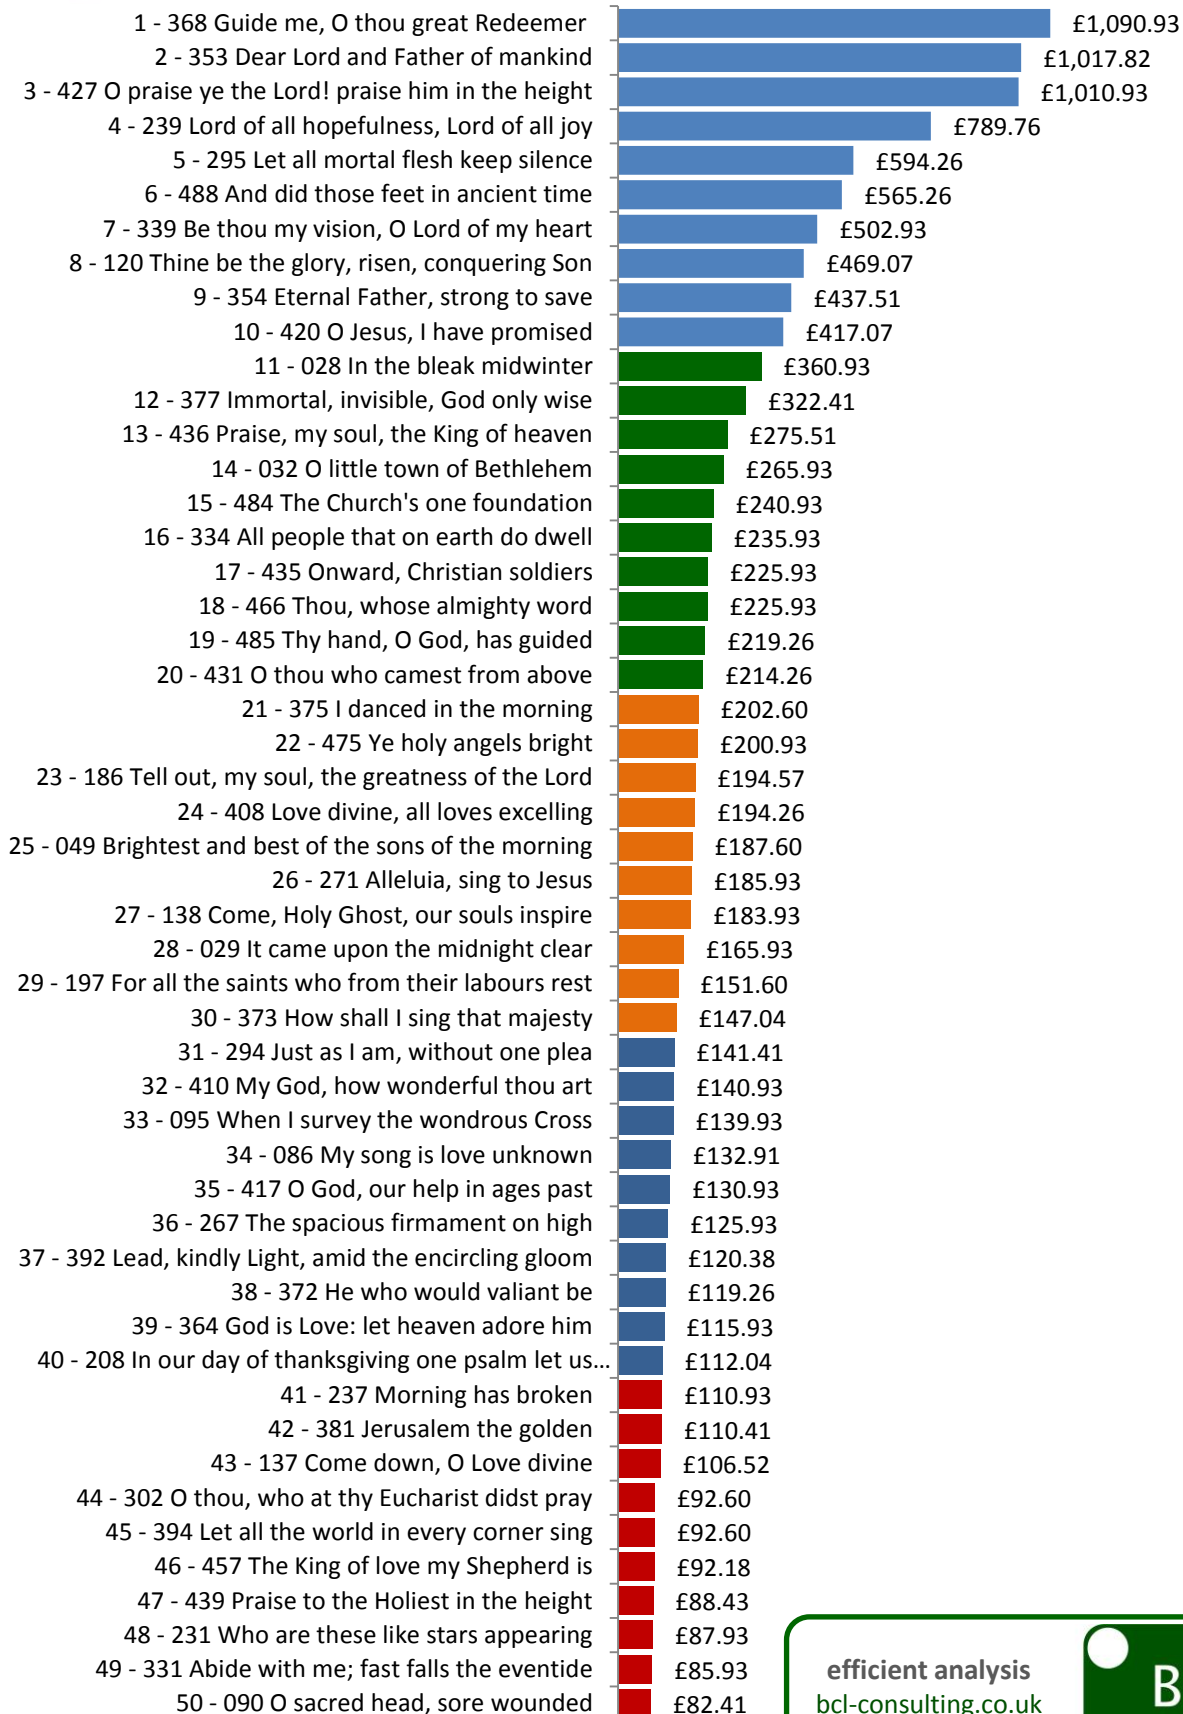

Hymnathon Top 50 at 22nd Feb

The hymn with the largest sum of donations will be sung as the Grand Finale
Please donate at www.justgiving.com/top50

efficient analysis
bcl-consulting.co.uk