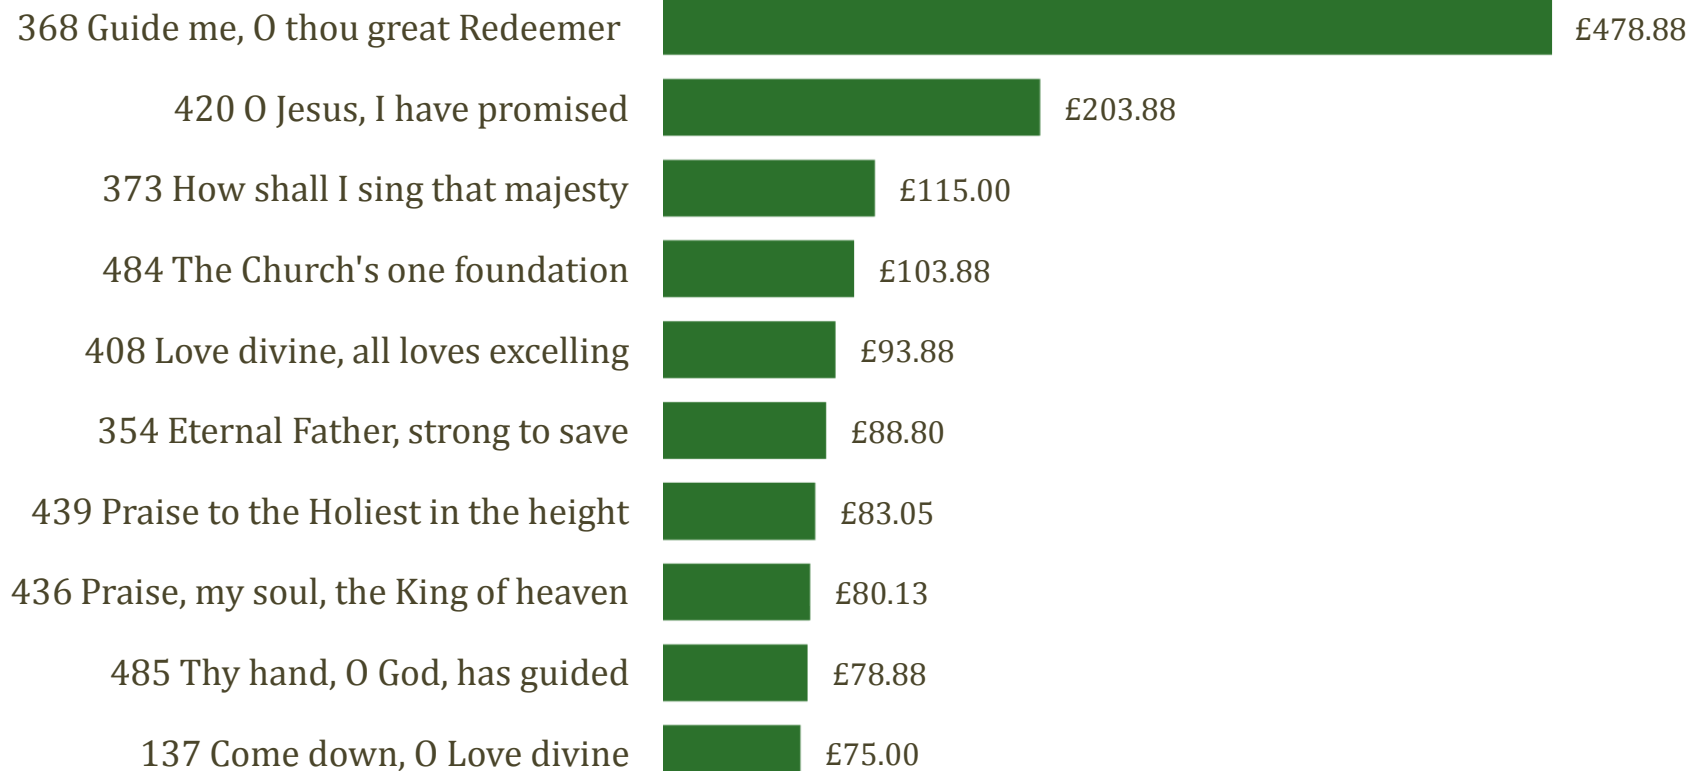

Hymnathon

Be an Angel...

And sing all night.

Hymnathon Top 10 - Monday February 13th 2012

The Hymn with the largest sum of donations will be sung as the Grand Finale on Saturday evening

Please donate at www.justgiving.com/smaaahymnathon