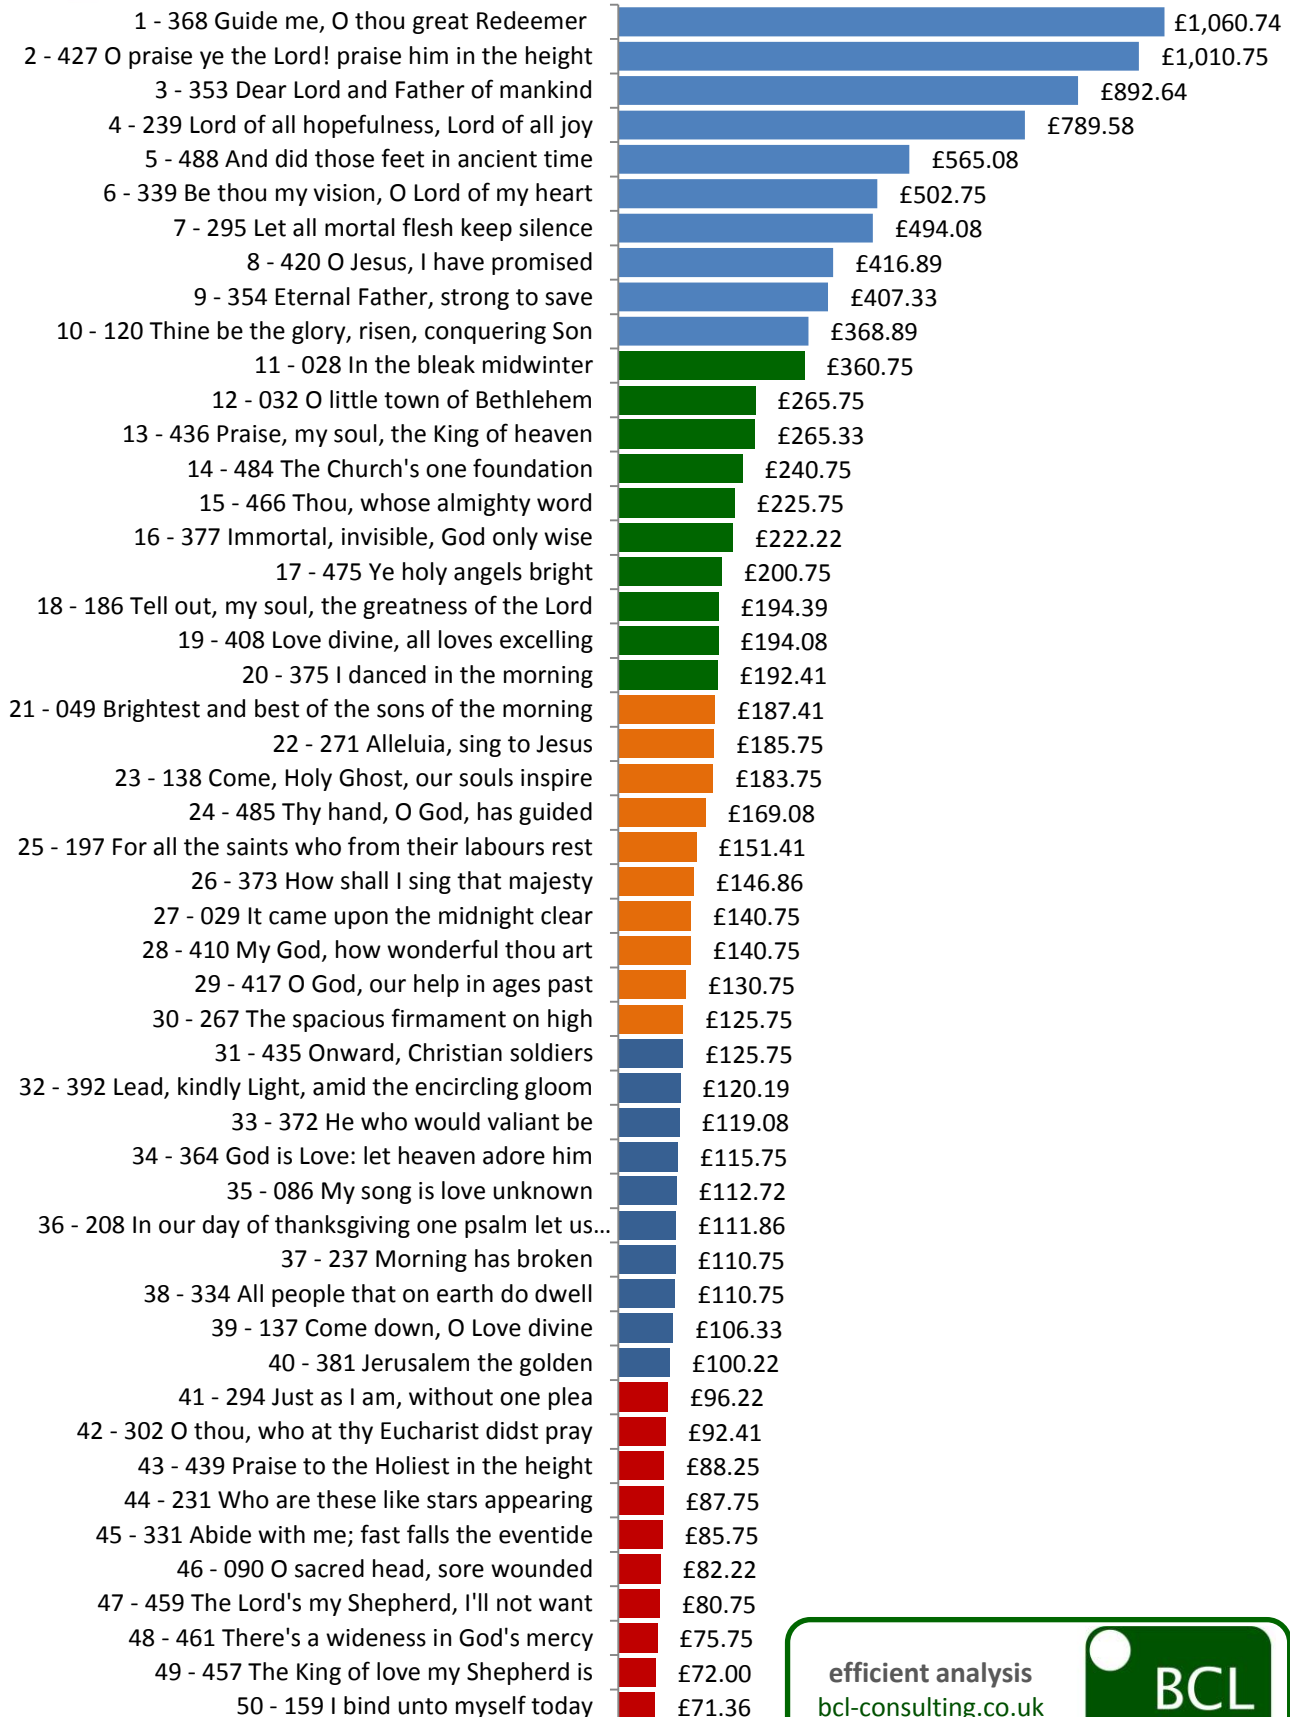

Hymnathon Top 50

The hymn with the largest sum of donations will be sung as the Grand Finale
Please donate at www.justgiving.com/top50

efficient analysis
bcl-consulting.co.uk