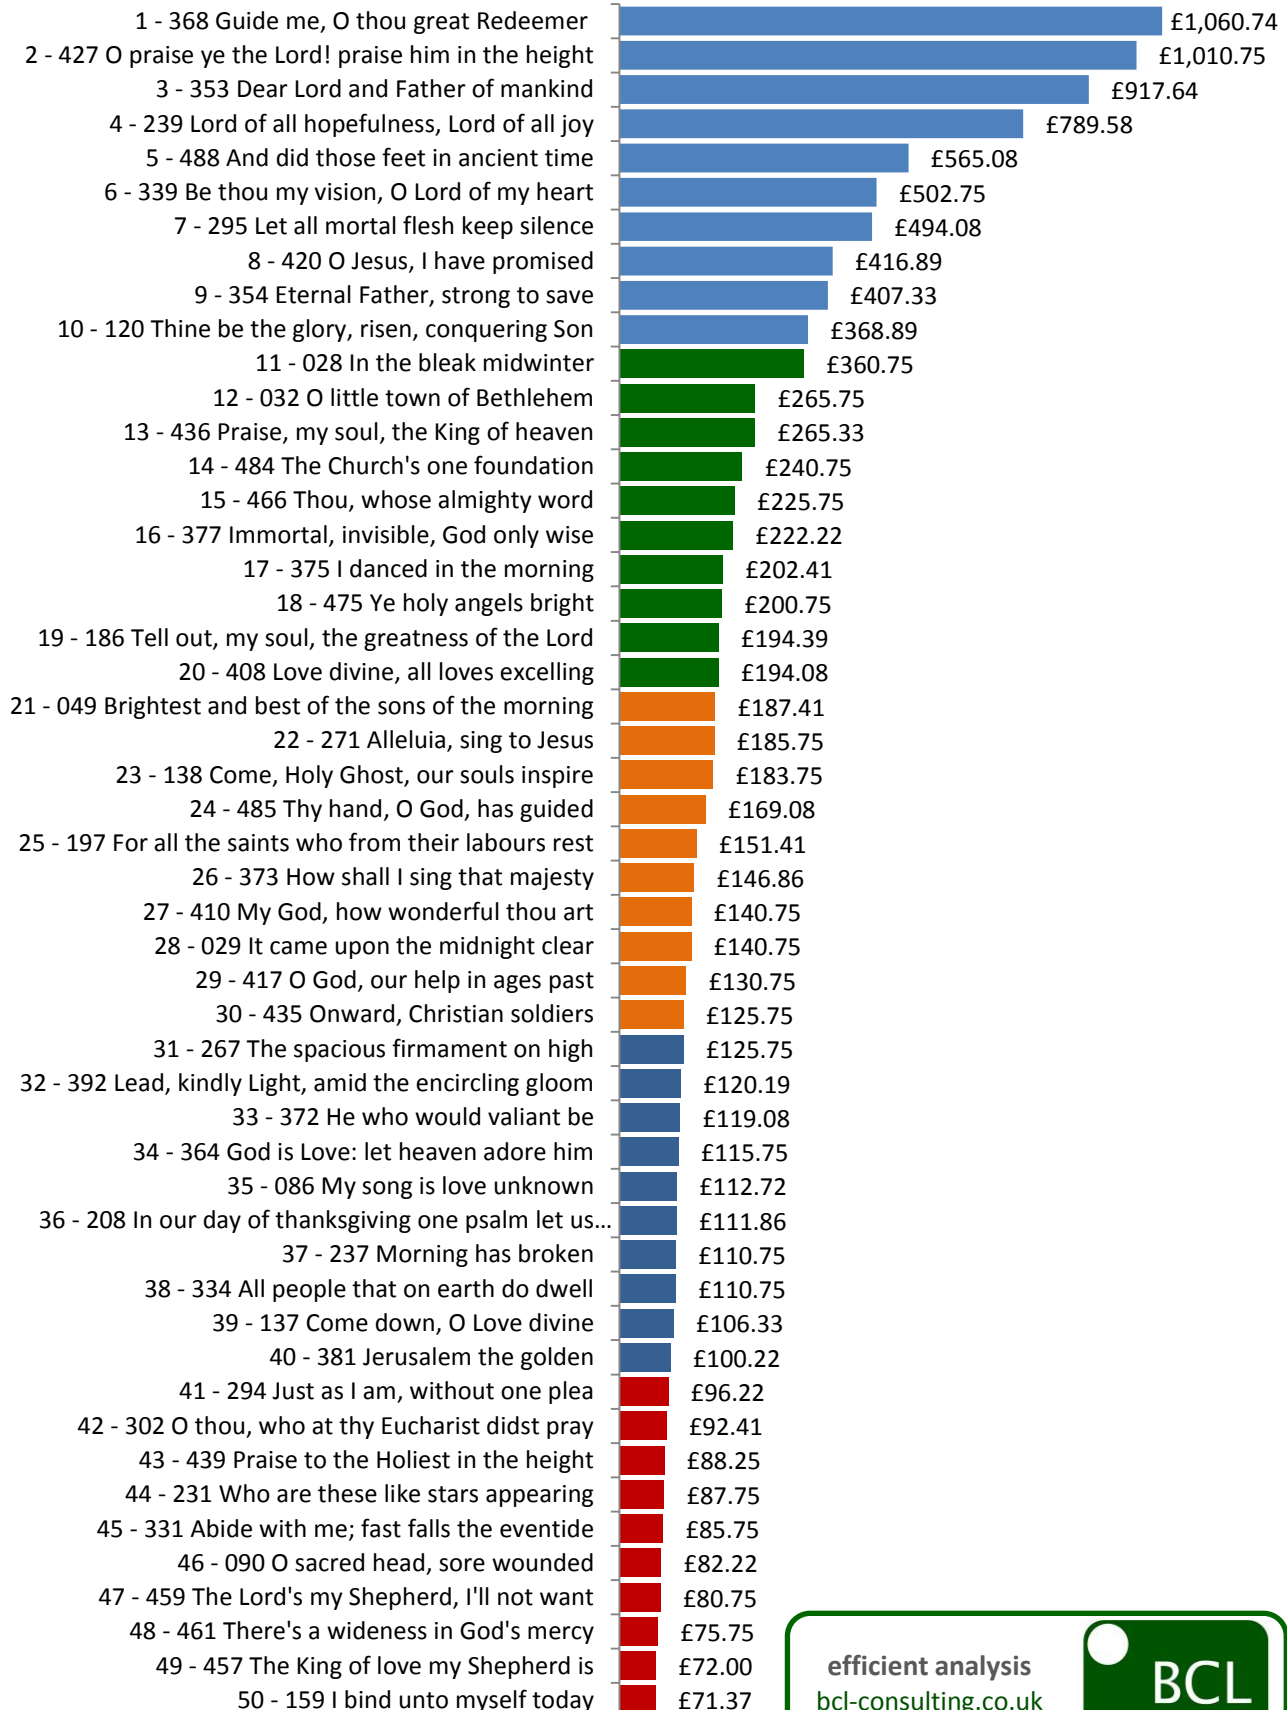

# Hymnathon Top 50

The hymn with the largest sum of donations will be sung as the Grand Finale  
Please donate at [www.justgiving.com/top50](http://www.justgiving.com/top50)

efficient analysis  
[bcl-consulting.co.uk](http://bcl-consulting.co.uk)