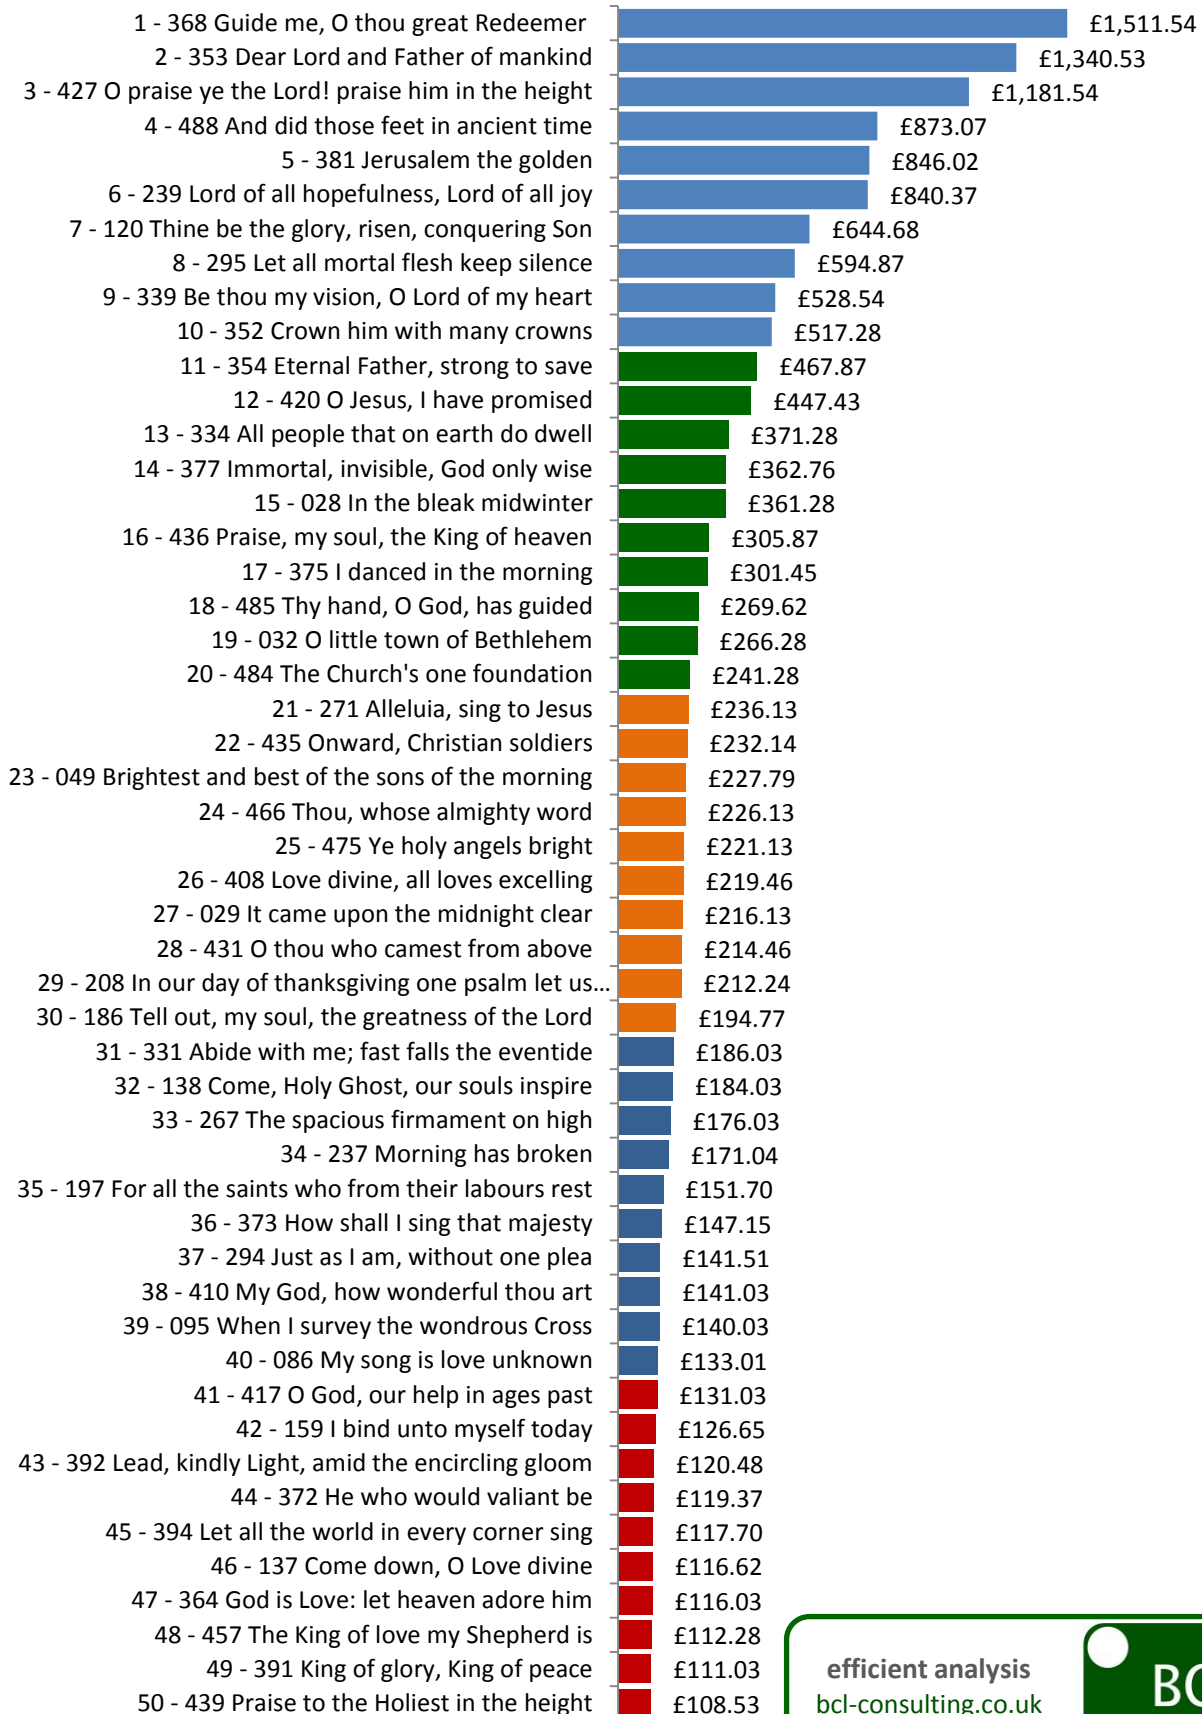

# Hymnathon Top 50 - LIVE

The hymn with the largest sum of donations will be sung as the Grand Finale  
Please donate at [www.justgiving.com/top50](http://www.justgiving.com/top50)

efficient analysis  
[bcl-consulting.co.uk](http://bcl-consulting.co.uk)